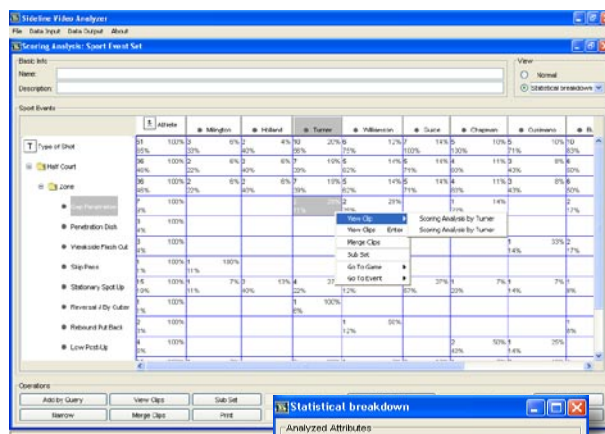

Reports

Choose from your own templates – Get a report on anything you tagged.

- From what offensive sets did we execute best?
- How are we getting our turnovers?
- Give me a breakdown of our scoring against zone defenses.
- What defense are we playing when we are being scored most upon?
- Give me all highlights for John Jackson!
- Anything you can imagine.