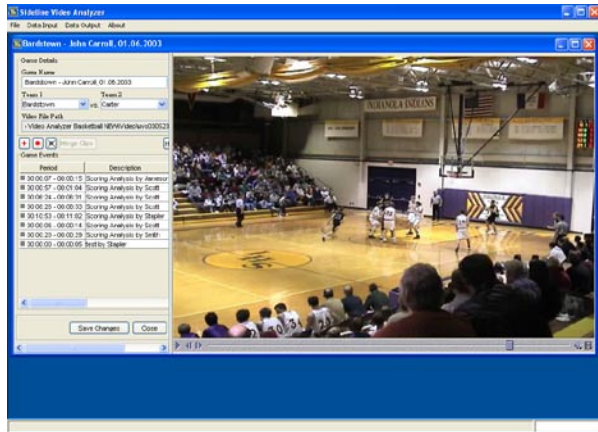

Full Size Video Screen

In Sideline Video Analyzer you can analyze a game in it's full video size. Don't settle for anything less.

Cowboy Trigger - Attention To Details

The Cowboy Trigger Feature enables you to view each play frame-by-frame or in slow-motion to catch the details of what's happening in a video.