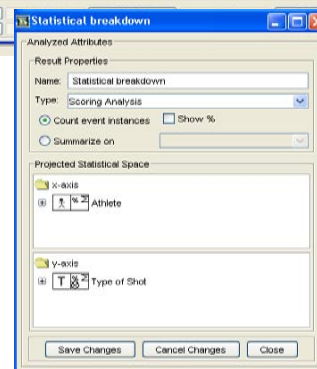

Statistical Output

Create your own statistical templates for cross-referencing your data.

"In my 30 years of coaching I've tried all the coaching aids that are out there! But none has even come close to impacting our program the way that Sideline Sports products have!"
- Coach Duane Reboul – Birmingham Southern College