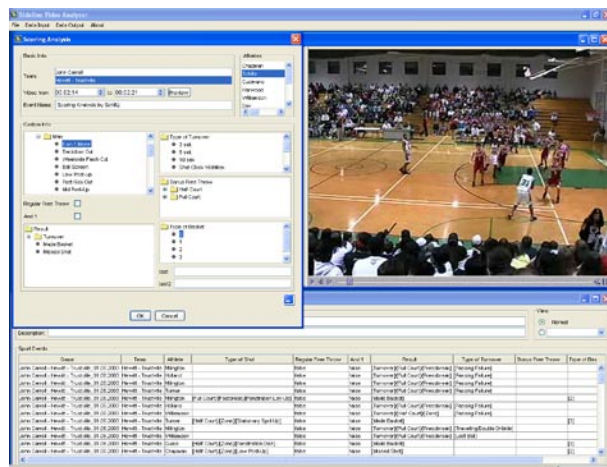

Sideline Sports Video Analyzer[®]

- Quick and Easy Tagging
- Laptop Capture
- Reports
- Statistical Output
- Full Size Video Screen
- Cowboy Trigger
- Attention To Details
- Export Video Clips
- Supports Both Analog And Digital Capture

Finally An Affordable Top Quality Video Editing System!

Features

Quick and Easy Tagging

Just click with the mouse and tell the system what happened. The tagging of a game is intuitive user-friendly, and FAST.

Laptop Capture

Analyze a game on the road – in the bus, on a laptop of your own choice. The competition wants you to believe you need a ‘special laptop’ they provide. Don’t be fooled - The only thing really ‘special’ about that laptop will be the incredibly high price tag. Choose your own laptop and use the Sideline Video Analyzer to start analyzing anywhere!

The Sideline Video Analyzer – a state of the art, cutting edge product which incorporates every feature found in more expensive video editing systems.

Why pay tens of thousands of dollars for a video editing system, when the Sideline Video Analyzer will outperform it for a fraction of the price?