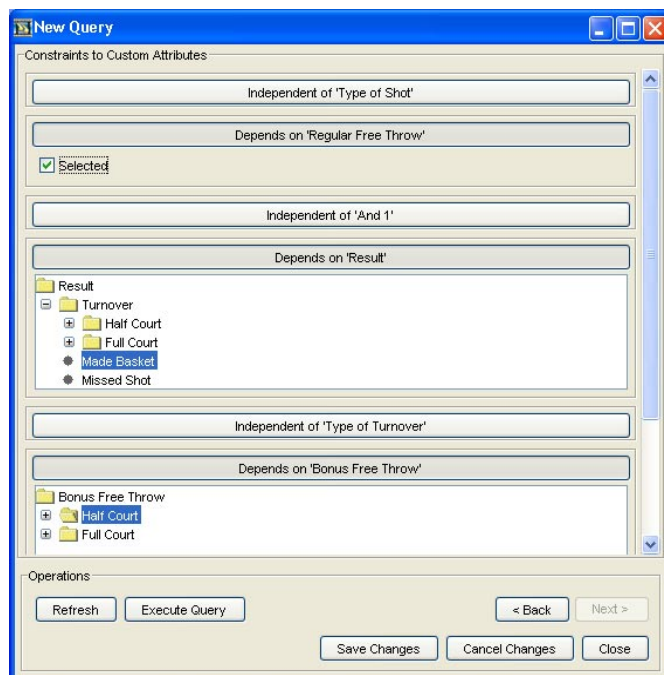

Never Throw A Game Away

The unique MPEG4 technology incorporated in the Sideline Video Analyzer allows you to store over 100 games on a regular desktop PC in top quality. You will never throw a game away.